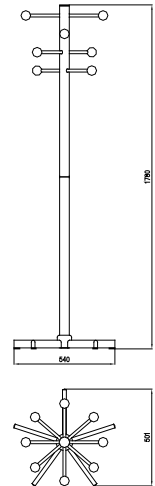

Product Information

BOULE

BOULE | Modell 8581

The wardrobe for every situation. Its variability is its strength.

Frame

Wardrobe consisting of a 5 star foot Ø 540 mm, two-part column 50/2 mm linked with connection screw. 4 movable suspension hooks made of a round steel tube 15 x 1 mm, with black plastic spheres Ø 50 mm at the end.

Frame surfaces

Base either black powder coated or chromed. Legs always black powder coated.

Dimensions

Dimensions: Width: 54 cm
Total height: 178 cm

Weights: 8 kg

Certificates

ISO 9001:2015

Quality management in accordance
with DIN EN ISO 9001